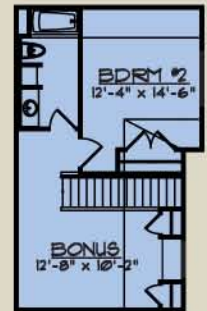

BLANCO

LOT 3
2ND FLOOR

PLAN
1674 SQ. FT.

PLAN
1340 SQ. FT.

PLAN
1835 SQ. FT.