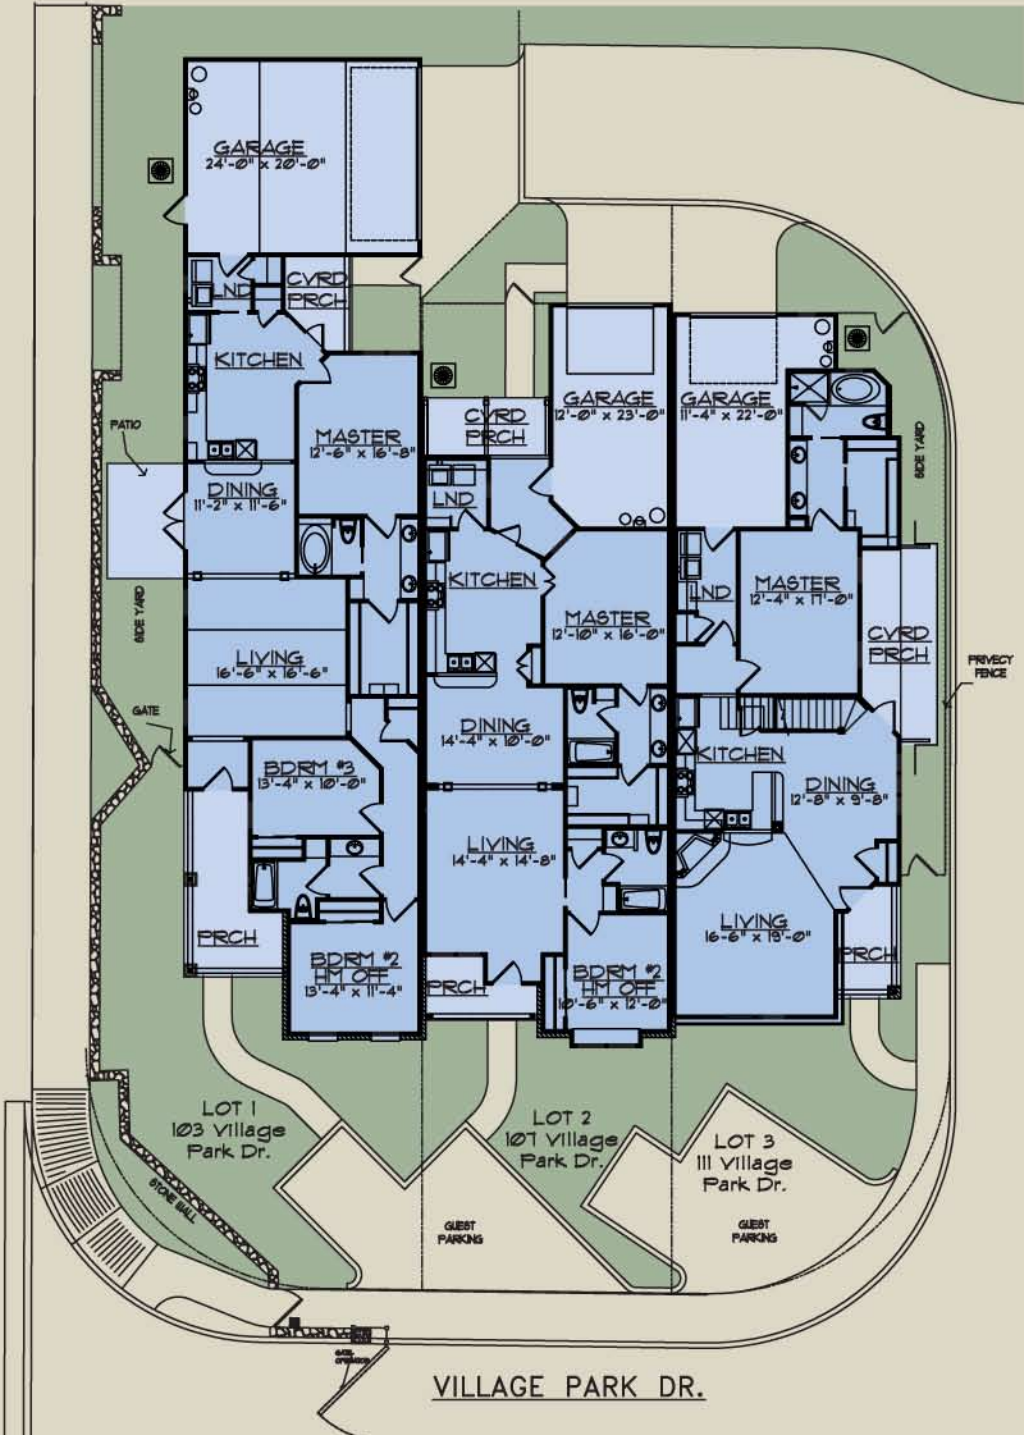

BLANCO

LOT 3
2ND FLOOR

PLAN
1674 SQ. FT.

PLAN
1340 SQ. FT.

PLAN
1835 SQ. FT.